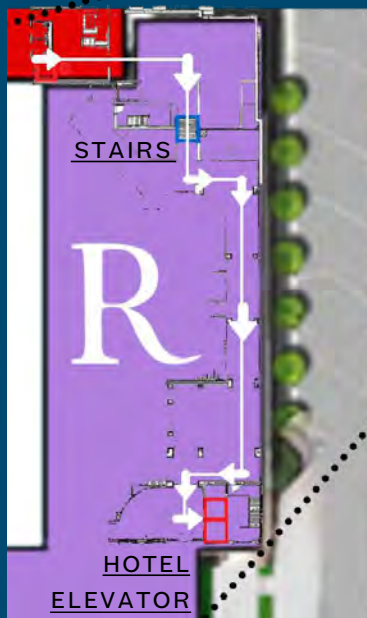

### TO THE RENAISSANCE ALLENTOWN HOTEL FROM I-78:

- Take exit 54B to merge onto PA-222 N/Hamilton Blvd toward US-222 N towards Allentown
- Follow Hamilton Blvd towards N 7th Street in Allentown (4.4 mi)
- Merge onto PA-222 N/Hamilton Blvd (4.0 mi)
- Keep left to continue on Hamilton Street
- Turn left onto N 6th Street and keep left
- Turn Left onto Linden Street and keep left
- Once you pass 7th Street, the first left you can make is into the parking garage attached to the hotel and the PPL Center
- Park and take garage elevator to garage lobby (floor 1.5)
- Walk through the glass doors and follow the sign on the wall straight ahead, or the document below, until you reach the Renaissance Hotel Elevators

### TO THE RENAISSANCE ALLENTOWN HOTEL FROM ROUTE 22:

- Take exit PA-145 S/MacArthur Road/7th Street and keep right (1.7 mi)
- Turn right onto Linden Street at the 7th and Linden Street intersection and keep left  

Note: there will be a 7-Eleven convenient store on your right-hand side
- The first left you can make is into the parking garage attached to the hotel and the PPL Center (yellow arrow on the map)
- Park and take garage elevator to garage lobby (floor 1.5)
- Walk through the glass doors and follow the sign on the wall straight ahead, or the document below, until you reach the Renaissance Hotel Elevators

DIRECTIONS

GARAGE  
ELEVATOR